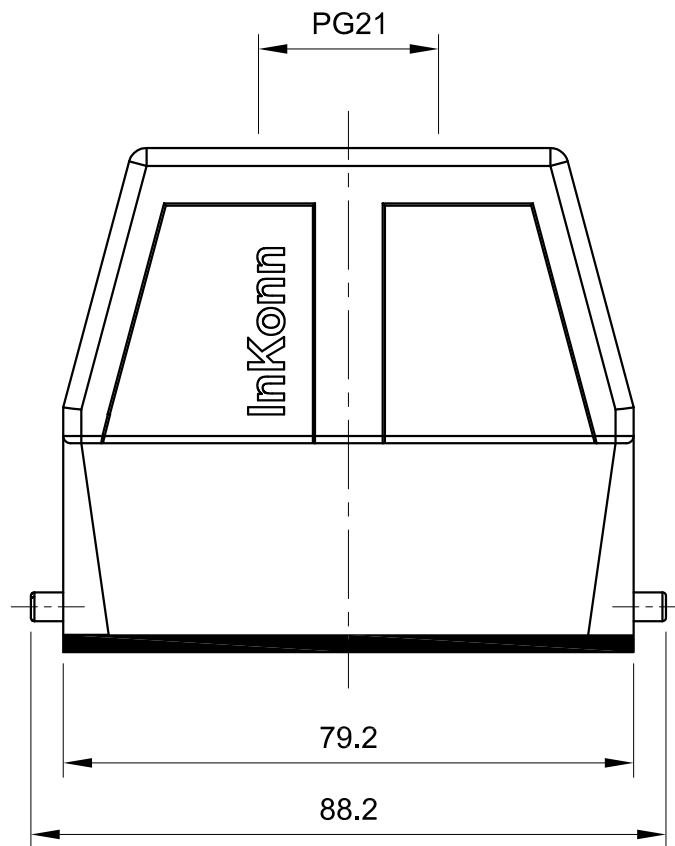

B

B

C

C

D

D

 InKonn (Suzhou) Electric Technology Co.,Ltd.	 All Dimensions in mm Original Size DIN A4	Date 2021-05-16	Drawing No. TC9072880	Rev. A00	Scale 1:1
	Type Name HA16-HTE-DB-PG21	Part No. 10 01 810 1003	Created by Shuxu Huang	Checked by Yiyi Luo	Page 1/1