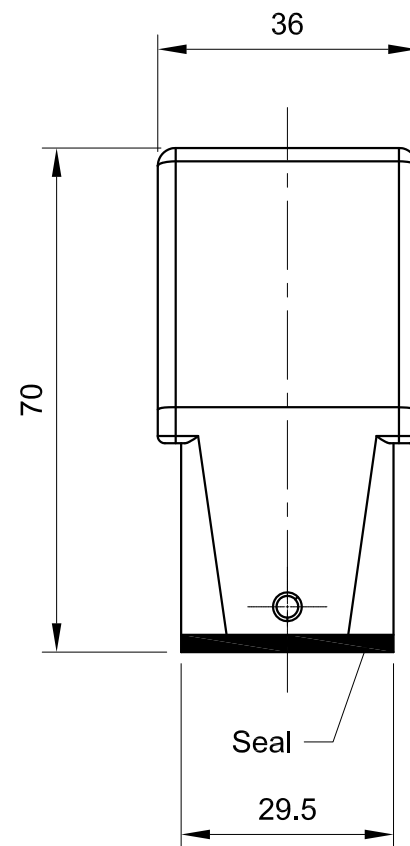

B

B

C

C

D

D

 InKonn (Suzhou) Electric Technology Co.,Ltd.	 All Dimensions in mm Original Size DIN A4	Date 2021-05-16	Drawing No. TC9072880	Rev. A00	Scale 1:1
	Type Name HA16-HTE-DB-PG21	Part No. 10 01 810 1003	Created by Shuxu Huang	Checked by Yiyi Luo	Page 1/1